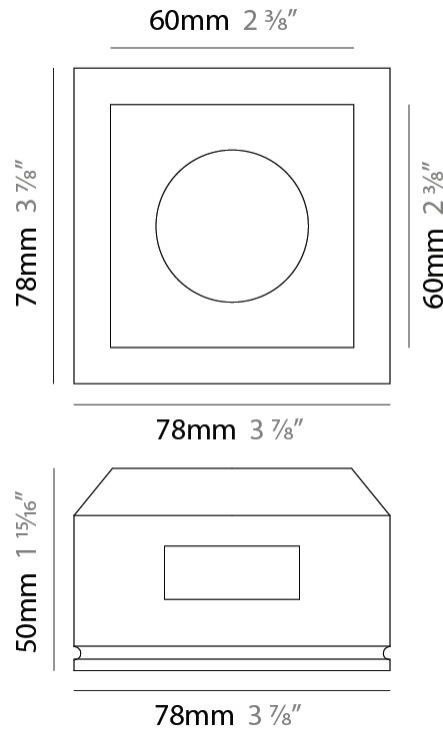

GENERAL

Series: Invisibili _____
Brand: Panzeri _____
Division: Design _____
Mounting Type: Trimless _____
Mounting Location: Wall _____

PHYSICAL

Shape: Rectangle _____
Length (mm): 60 _____
Length (in): 2 ³/₈ _____
Width (mm): 60 _____
Width (in): 2 ³/₈ _____
Height (mm): 50 _____
Height (in): 1 ¹⁵/₁₆ _____
Min. Recessing Depth (mm): 140 _____
Min. Recessing Depth (in): 5 ¹/₂ _____
Light Distribution: Direct _____
Weight (kg): 0.17 _____
Weight (lbs): 0.37 _____
Fixture Finish: WHI _____
Fixture Material: Plaster _____

ELECTRICAL

Lamp Type: LED _____
Input Wattage (W): 8.5 _____
Total Output Wattage (W): 6.8 _____
Dimming: Non-Dimming / Phase Dimming (120Vac only) / 0-10V Dimming _____
Driver Included: No _____
Driver Location: Remote _____
Driver Type: Constant Current - 120 / 277Vac _____
Driver Class: Class 2 _____
Input Voltage (V): 120 - 277 _____
Constant Current (MA): 250 _____

LED

Number of LEDs: 1 _____
Color Temperature (°K): 2700 / 3000 / 4000 _____
Max. Delivered Lumen (lm): 806 / 854 / 1053 _____
CRI: >90 CRI _____
Lamp Life (hrs): 50000 _____

OPTICAL

Optic°: 35 _____

RATINGS AND CERTIFICATIONS

Certified By: Certified for North American Standards _____
IP rating: IP20 _____