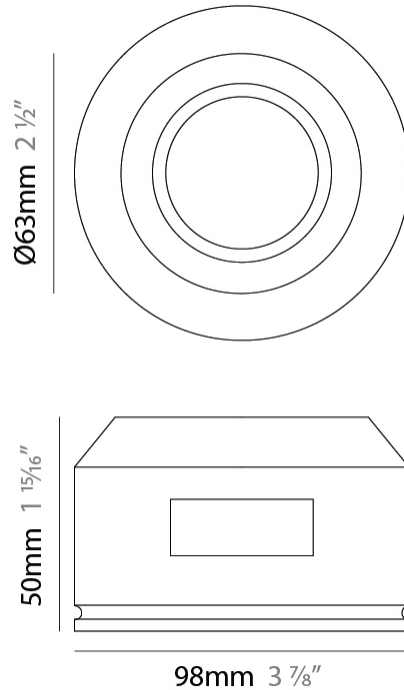

1. To build a product code in our configurator select the specify button on the base model # product page
2. To build a manual product code on this datasheet choose from the options listed below in blue font and add the suffix to the base model #

GENERAL

Series: Invisibili _____
Brand: Panzeri _____
Division: Design _____
Mounting Type: Trimless _____
Mounting Location: Wall _____

PHYSICAL

Shape: Round _____
Diameter (mm): 98 _____
Diameter (in): 3 7/8 _____
Height (mm): 50 _____
Height (in): 1 15/16 _____
Min. Recessing Depth (mm): 140 _____
Min. Recessing Depth (in): 5 1/2 _____
Light Distribution: Direct _____
Weight (kg): 0.24 _____
Weight (lbs): 0.52 _____
Fixture Finish: WHI _____
Fixture Material: Plaster _____

ELECTRICAL

Lamp Type: LED _____
Input Wattage (W): 8.5 _____
Total Output Wattage (W): 6.8 _____
Dimming: Non-Dimming / Phase Dimming (120Vac only) / 0-10V Dimming _____
Driver Included: No _____
Driver Location: Remote _____
Driver Type: Constant Current - 120 / 277Vac _____
Driver Class: Class 2 _____
Input Voltage (V): 120 - 277 _____
Constant Current (MA): 250 _____

LED

Number of LEDs: 1 _____
Color Temperature (°K): 2700 / 3000 / 4000 _____
Max. Delivered Lumen (lm): 806 / 854 / 1053 _____
CRI: >90 CRI _____
Lamp Life (hrs): 50000 _____

OPTICAL

Optic°: 35 _____
Adjustability: Fixed _____

RATINGS AND CERTIFICATIONS

Certified By: Certified for North American Standards _____
IP rating: IP20 _____