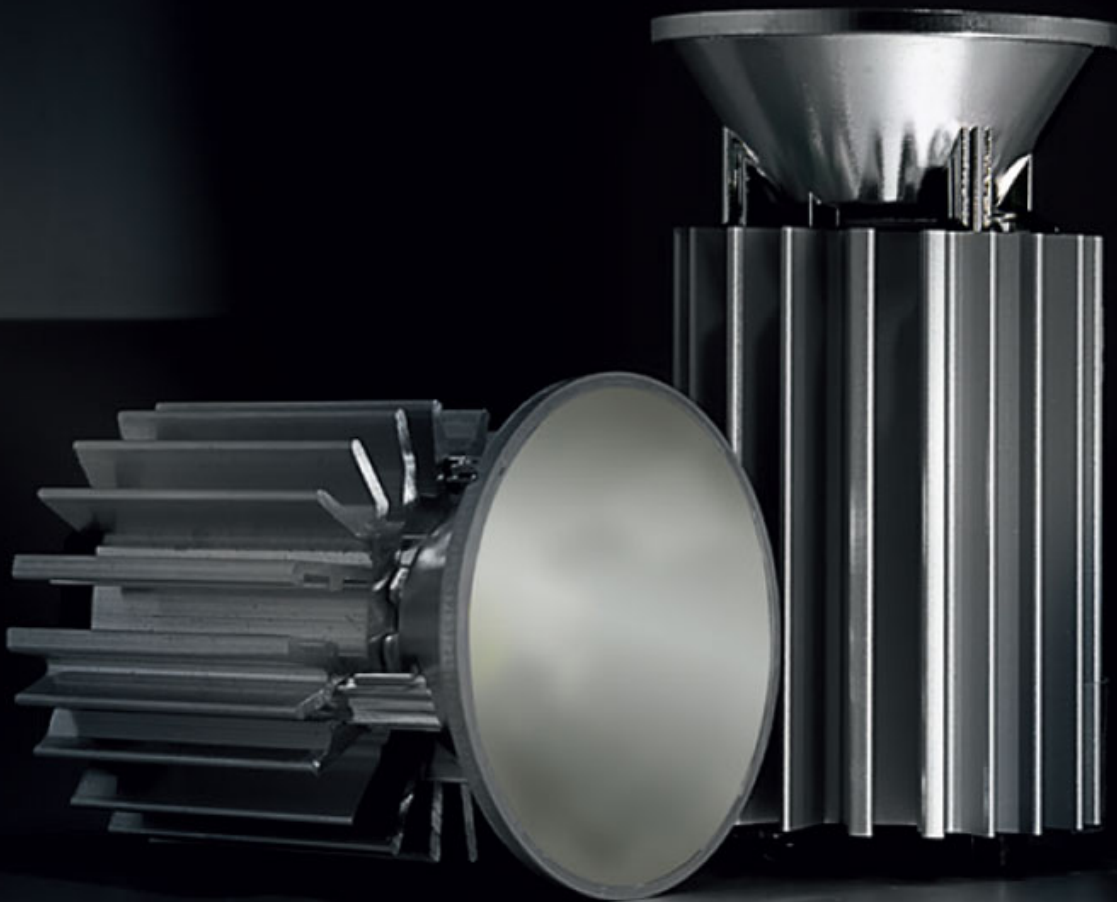

LED module included.
6.8W and 8.5W versions shown.
See fixture specifications.