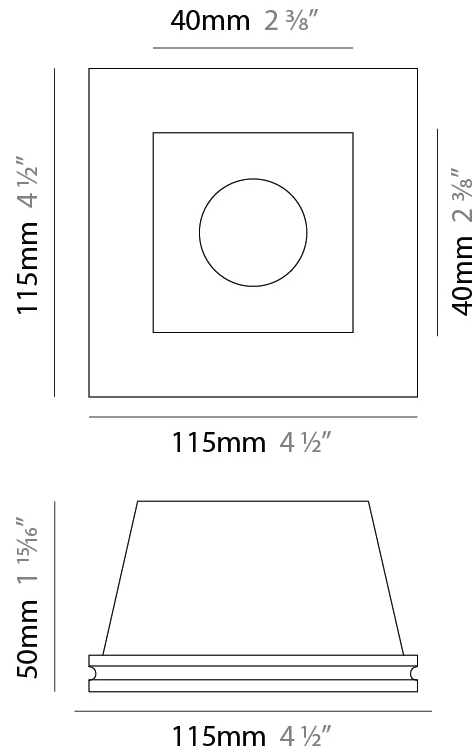

GENERAL

Series: Invisibili
 Brand: Panzeri
 Division: Design
 Mounting Type: Trimless
 Mounting Location: Ceiling
 Subcategory: Downlight

PHYSICAL

Shape: Rectangle
 Length (mm): 115
 Length (in): 4 1/2
 Width (mm): 115
 Width (in): 4 1/2
 Height (mm): 50
 Height (in): 1 15/16
 Min. Recessing Depth (mm): 135
 Min. Recessing Depth (in): 5 5/16
 Light Distribution: Direct
 Weight (kg): 0.45
 Weight (lbs): 0.99
 Fixture Finish: WHI
 Fixture Material: Plaster

LED module included.
6.8W and 8.5W versions shown.
See fixture specifications.

INVISIBILI TRIMLESS

D86275R9-

base number Color
Temperature

- To build a product code in our configurator select the specify button on the base model # product page
- To build a manual product code on this datasheet choose from the options listed below in blue font and add the suffix to the base model #

GENERAL

Series: Invisibili
 Brand: Panzeri
 Division: Design
 Mounting Type: Trimless
 Mounting Location: Wall

PHYSICAL

Shape: Rectangle
 Length (mm): 115
 Length (in): 4 1/2
 Width (mm): 115
 Width (in): 4 1/2
 Height (mm): 60
 Height (in): 2 3/8
 Min. Recessing Depth (mm): 150
 Min. Recessing Depth (in): 5 7/8
 Light Distribution: Direct
 Diffuser: Opal Glass
 Fixture Finish: WHI
 Fixture Material: Plaster