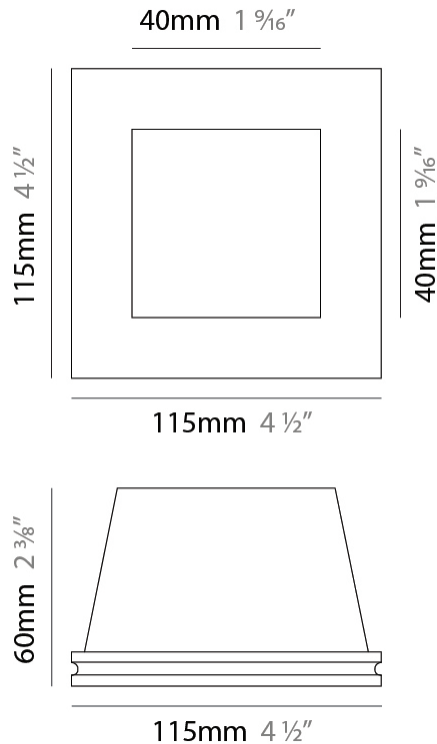

GENERAL

Series: Invisibili
 Brand: Panzeri
 Division: Design
 Mounting Type: Trimless
 Mounting Location: Ceiling
 Subcategory: Downlight

PHYSICAL

Shape: Rectangle
 Length (mm): 115
 Length (in): 4 1/2
 Width (mm): 115
 Width (in): 4 1/2
 Height (mm): 50
 Height (in): 1 15/16
 Min. Recessing Depth (mm): 135
 Min. Recessing Depth (in): 5 5/16
 Light Distribution: Direct
 Weight (kg): 0.45
 Weight (lbs): 0.99
 Fixture Finish: WHI
 Fixture Material: Plaster

LED module included.
6.8W and 8.5W versions shown.
See fixture specifications.

INVISIBILI TRIMLESS

D86275R9-

base number Color
Temperature

- To build a product code in our configurator select the specify button on the base model # product page
- To build a manual product code on this datasheet choose from the options listed below in blue font and add the suffix to the base model #

GENERAL

Series: Invisibili
 Brand: Panzeri
 Division: Design
 Mounting Type: Trimless
 Mounting Location: Wall

PHYSICAL

Shape: Rectangle
 Length (mm): 115
 Length (in): 4 1/2
 Width (mm): 115
 Width (in): 4 1/2
 Height (mm): 60
 Height (in): 2 3/8
 Min. Recessing Depth (mm): 150
 Min. Recessing Depth (in): 5 7/8
 Light Distribution: Direct
 Diffuser: Opal Glass
 Fixture Finish: WHI
 Fixture Material: Plaster

PROJECT
TYPE
SPECIFIER
QUANTITY
DATE

LED module included.
6.8W and 8.5W versions shown.
See fixture specifications.

INVISIBILI TRIMLESS

D86277R9-

base number _____ Color _____
 Temperature _____

PROJECT	_____
TYPE	_____
SPECIFIER	_____
QUANTITY	_____
DATE	_____